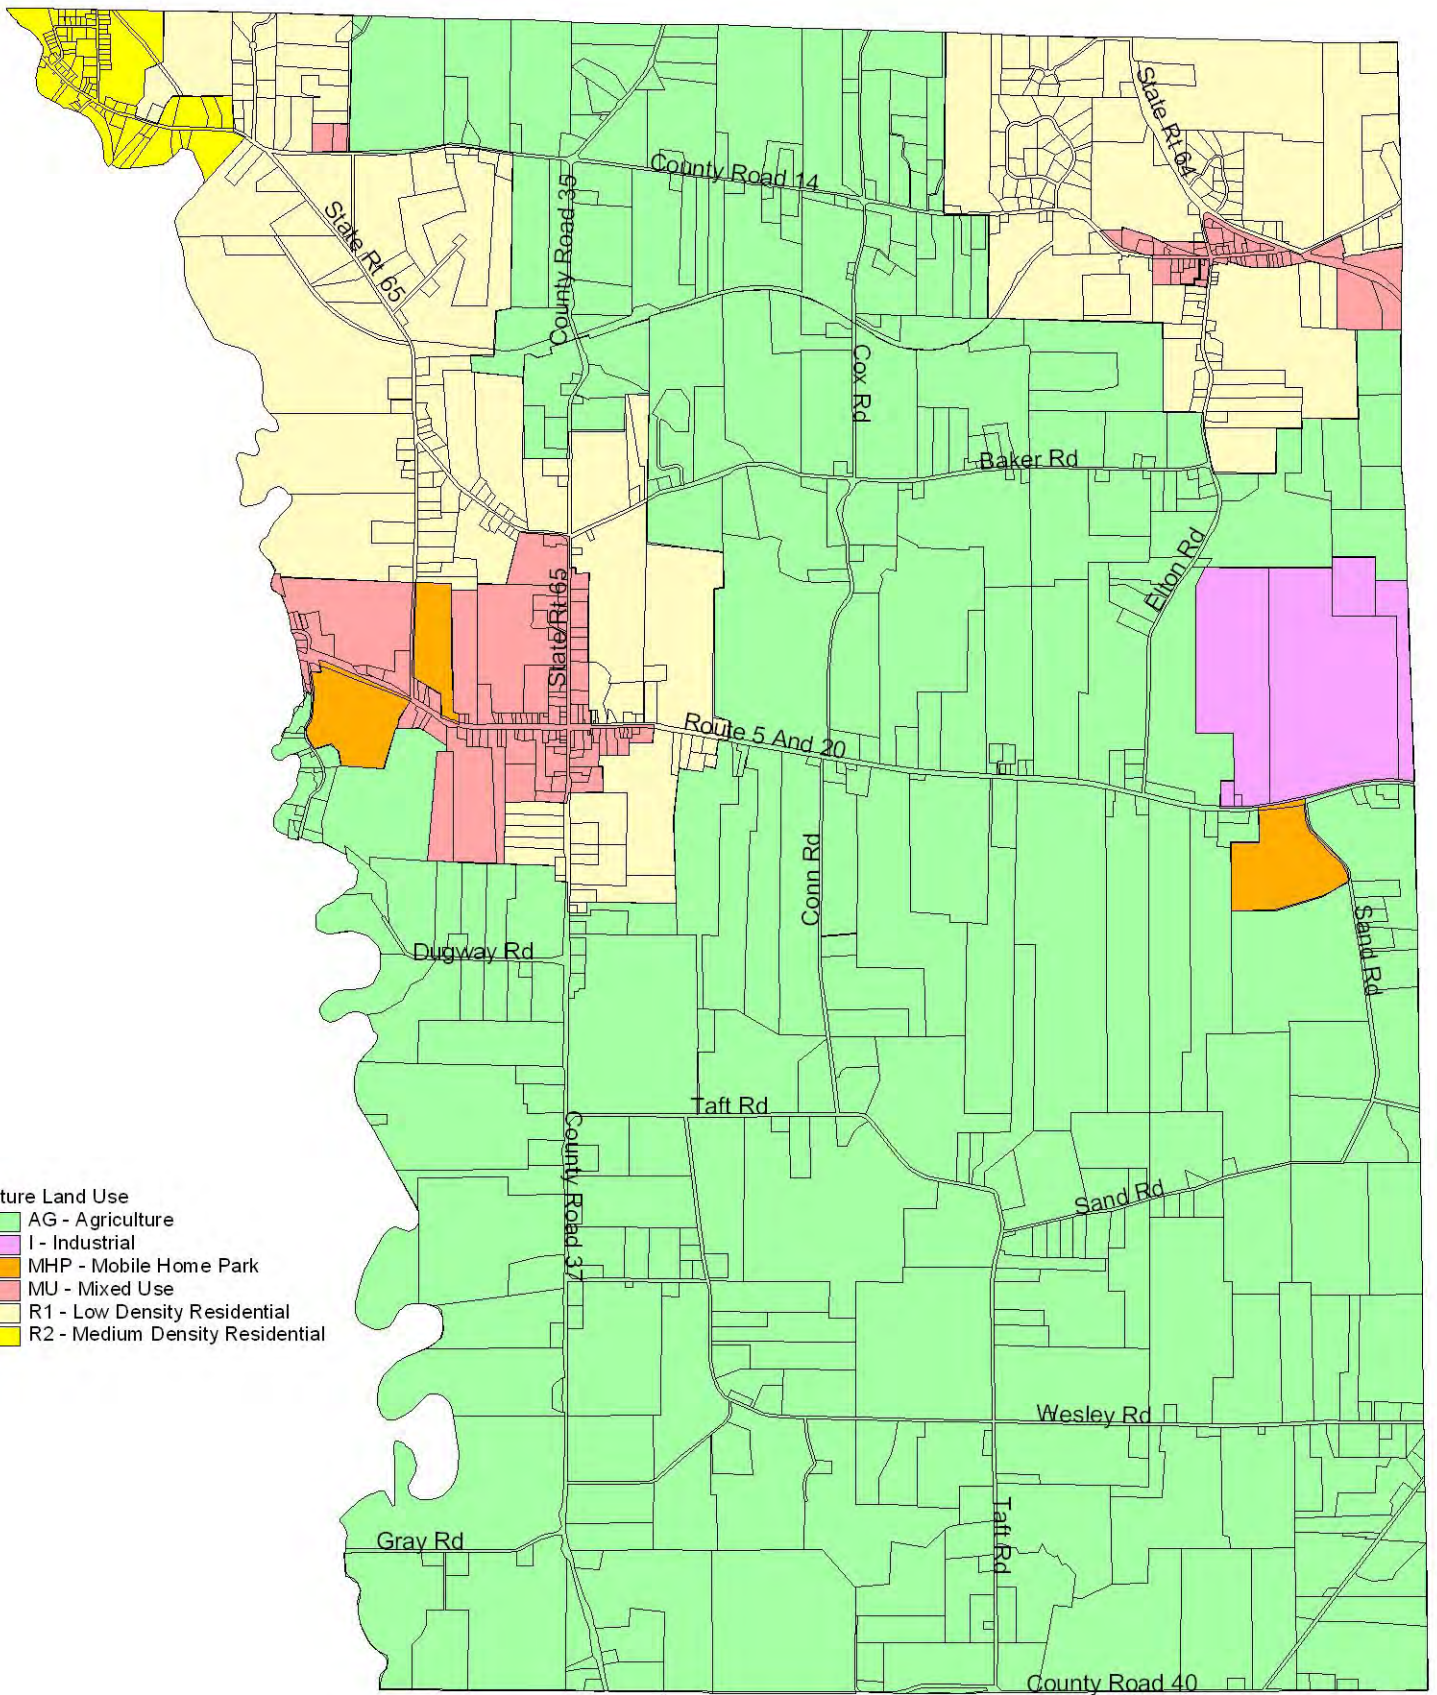

1. Future Land Use
2. AG - Agriculture
   - I - Industrial
   - MHP - Mobile Home Park
   - MU - Mixed Use
   - R1 - Low Density Residential
   - R2 - Medium Density Residential

0 0.5 1 Miles

Future Land Use Plan

Town of West Bloomfield
2011 Comprehensive Plan

DESIGN based
PLANNING, INC.
peter j. smith & company, inc.
www.pjssc.com
United States Buffalo, New York • Canada Fort Erie, Ontario