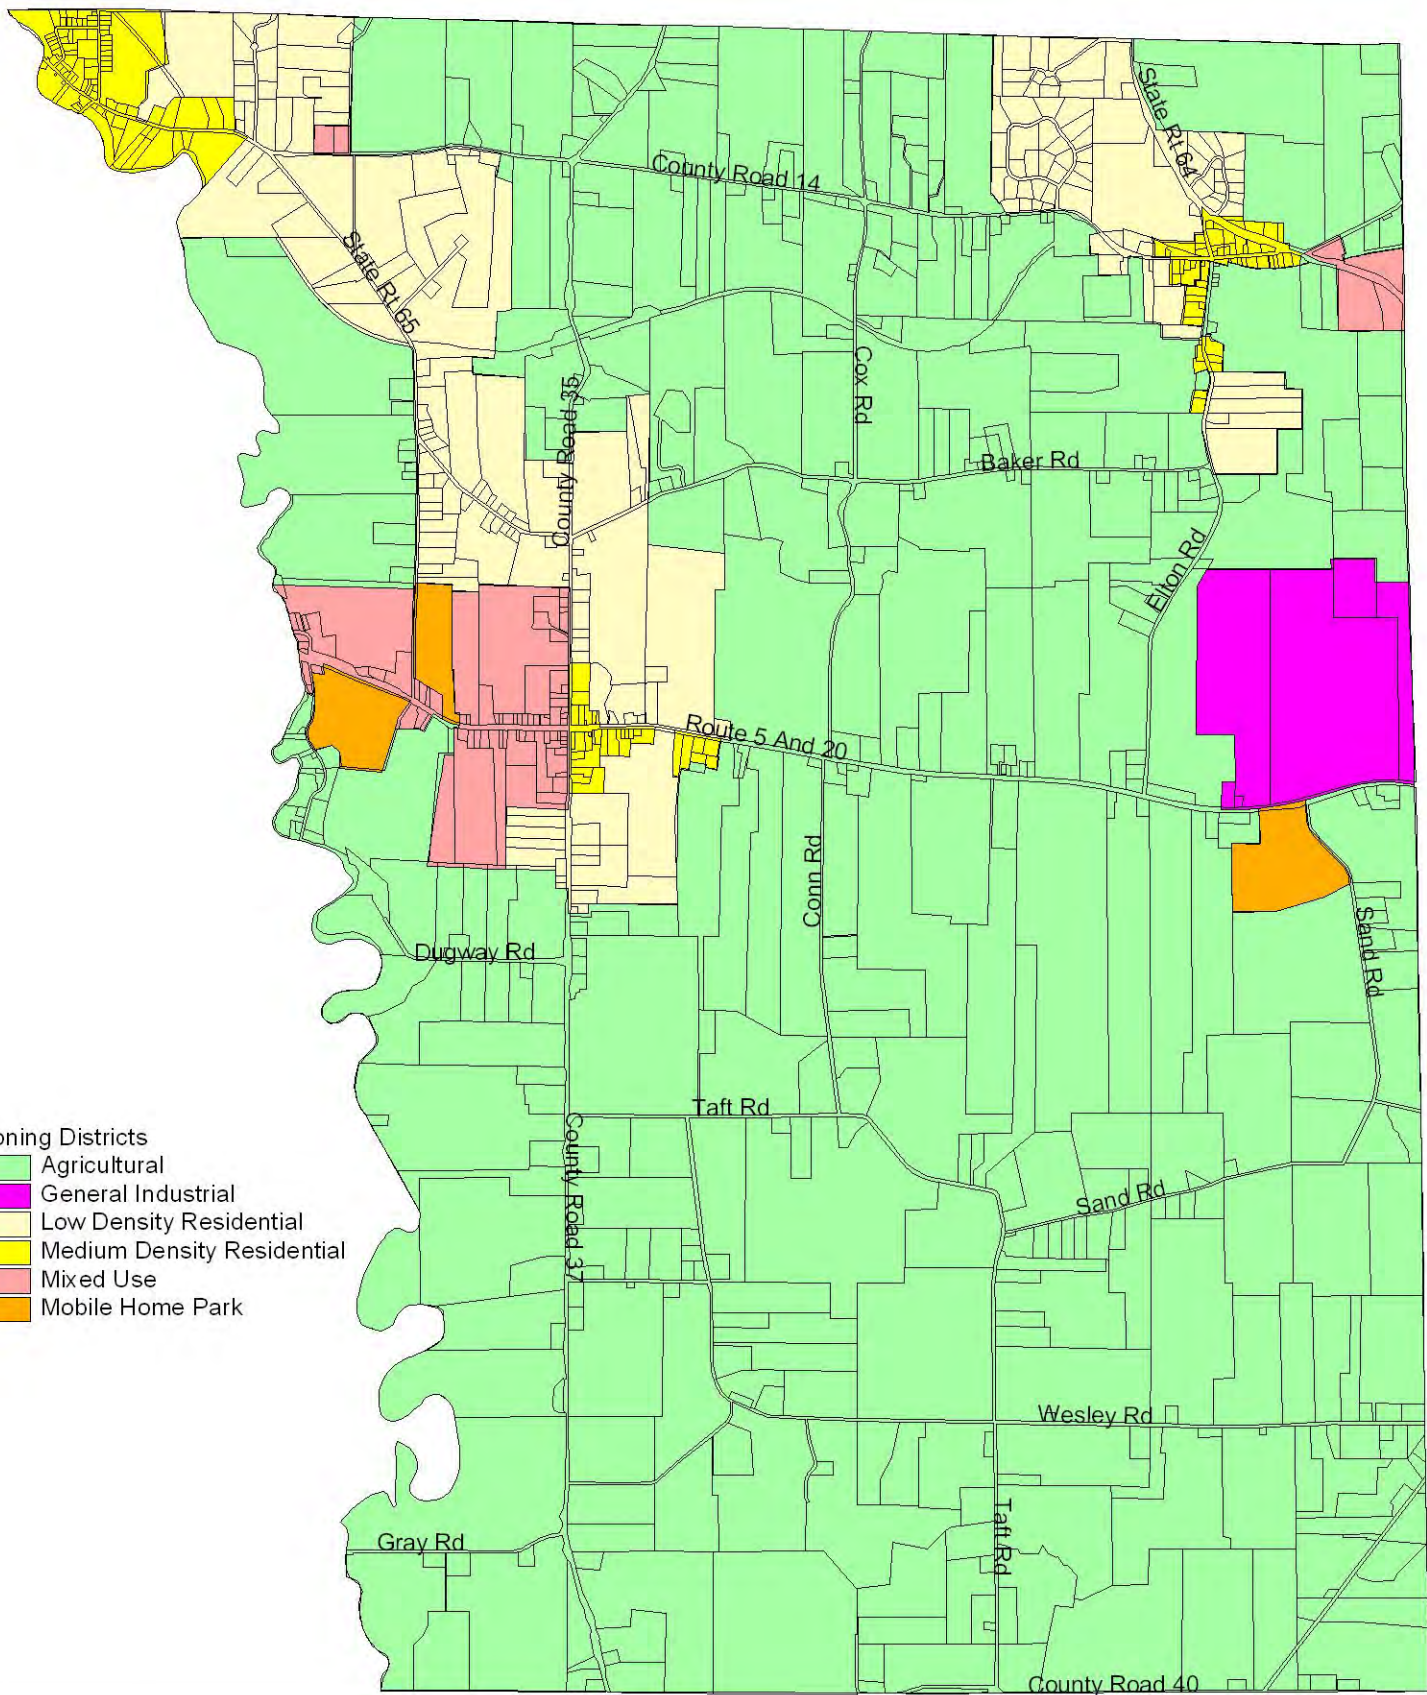

1. Zoning Districts
2. Agricultural
   - General Industrial
   - Low Density Residential
   - Medium Density Residential
   - Mixed Use
   - Mobile Home Park

0 0.5 1 Miles

Current Zoning

Town of West Bloomfield

2011 Comprehensive Plan

DESIGN based
PLANNING, INC.
peter j. smith & company, inc.
www.pjssc.com
United States Buffalo, New York • Canada Fort Erie, Ontario